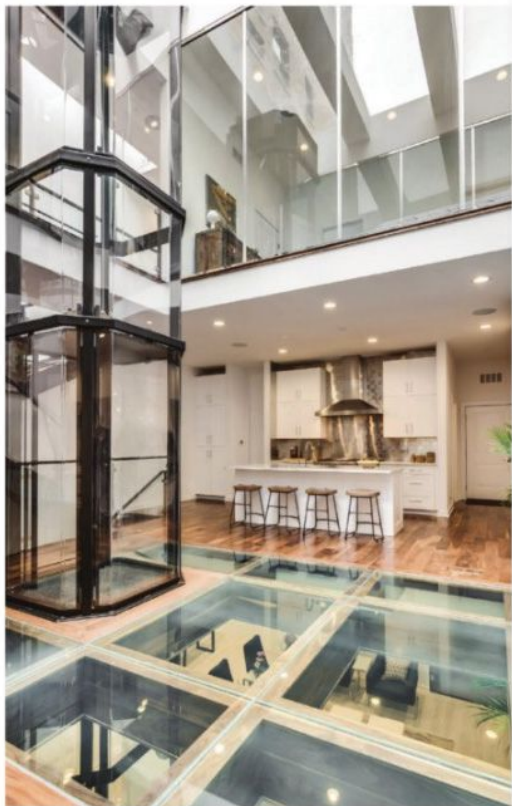

Our local presence in Montana allows us to build long-term relationships with architects, builders and homeowners. Exceeding expectations for mobility necessity, convenience, architectural vision and future elevator services makes us one of the premier elevator companies in Montana.

Peter Wheaton, President, Big Sky Elevator

savaria.

ALL IMAGES ARE COPYRIGHTED & COURTESY OF SAVARIA. USED WITH PERMISSION.

buildmagazine.com 83